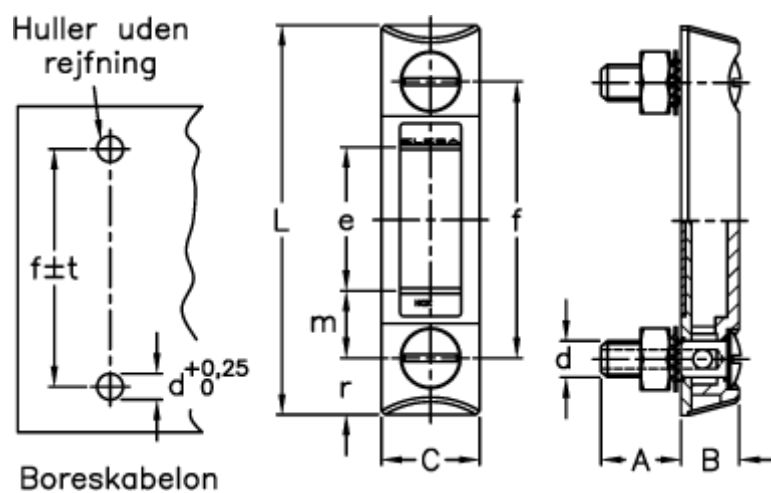

Article number: 2311011368

Description: E+G Column level indicator
HCX.254/T-INOX

Measures

A = 21	Max tightening torque (Nm) = 10 to 12
B = 18	r = 18.5
C = 35	t = +1 -0,5
d = M12	
e = 203	
f = 254	
L = 291	
m = 26	